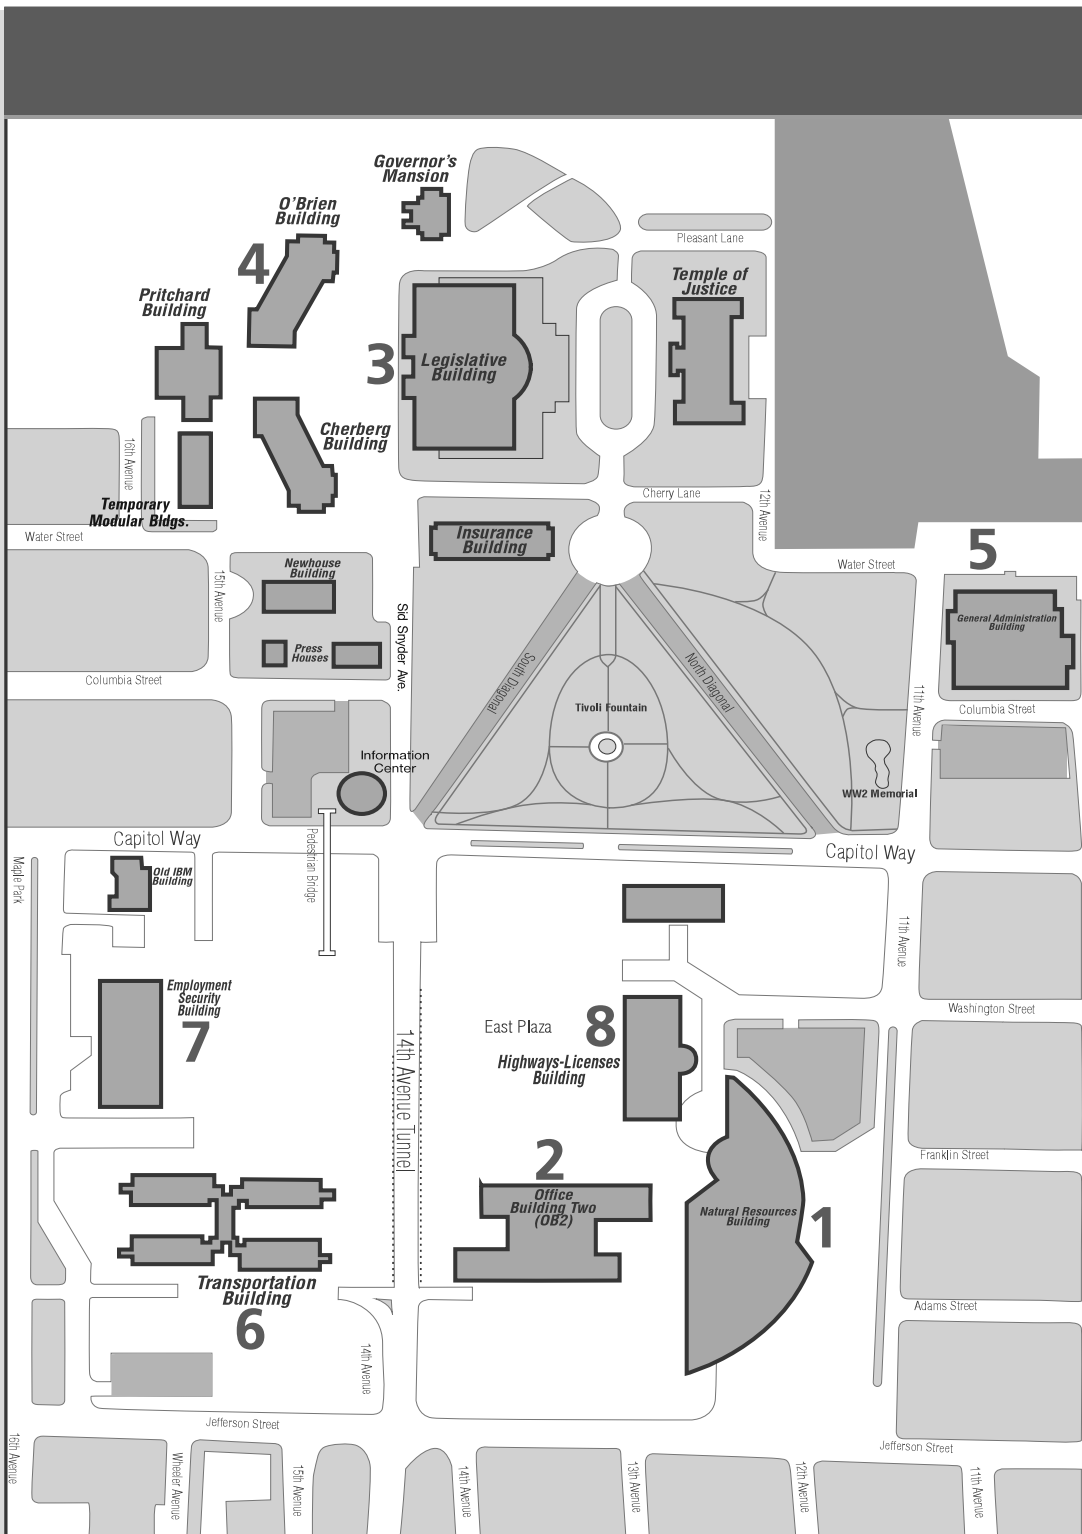

Capitol Campus

Food & Beverages Available at:

1 City Picnics
NRB Building
1111 Washington St SE
360.705.3611

2 Courtyard Cafe
OB-2
1115 Washington St SE
360.786.5635

3 Dome Deli
Legislative Building
416 Sid Snyder Ave SW
360.956.1639

4 Dome Deli 2
John L. O'Brien Building
504 15th Ave SW
360.956.1639

5 Get Away Cafe
GA Building
12th Ave & Columbia St
360.754.9574

6 Shirley's Corner 1
DOT Building
310 Maple Park Ave SE
360.357.4018

7 Shirley's Corner 2
ES Building
212 Maple Park Ave SE
360.357.4018

8 Tyler's Place
HWLB
1125 Washington St SE
360.705.1224